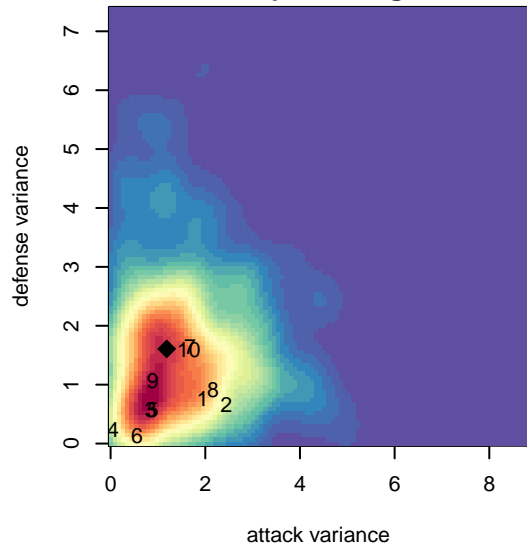

# LA Galaxy San Diego Elite B01

San Diego, CAS  
 B01 total strength=1774  
 attack=31.11 defense=27.4  
 notes= Malone 2016

alt names used:  
 LA GALAXY SAN DIEGO LAGSD B2001 ELITE  
 LAGSD B01 Elite-Malone/Gurley  
 LA GALAXY SAN DIEGO LAGSD B2001 ELITE

Venues played:  
 2016 Surf Cup Super White U16  
 2016 FWRL CAS B01  
 2016 Surf College Showcase Super Black U16

**LA Galaxy San Diego Elite B01**  
 Dots are actual minus expected GF (blue circles) and GA (red triangles).  
 Blue line is smoothed change in attack strength. Red is smoothed change in defense strength.

**attack and defense variance (black dot)  
relative to other teams  
and top 10 in region**

**attack and defense rating  
relative to others at age  
and all opponents in last 13 months**

**attack and defense rating  
relative to others at age  
and all opponents in last 13 months**