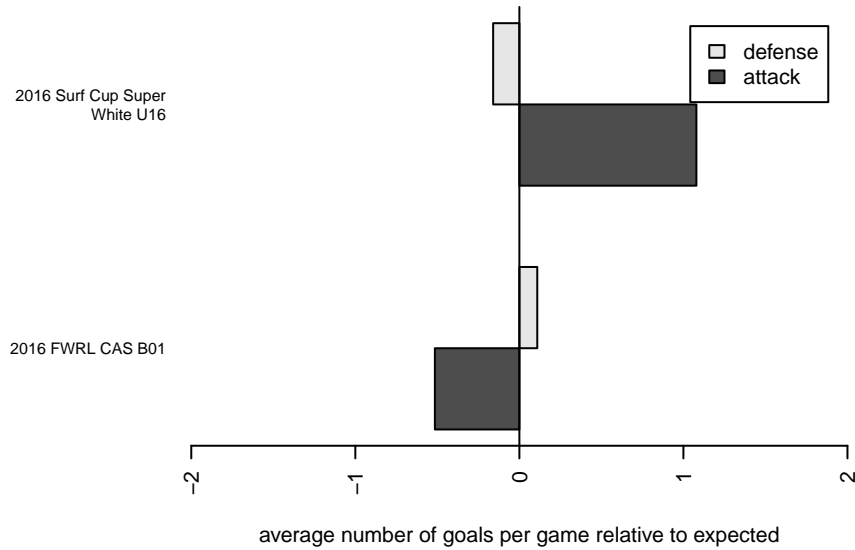

Venues played:  
 2016 Surf Cup Super White U16  
 2016 FWRL CAS B01  
 2016 Surf College Showcase Super Black U16

**LA Galaxy San Diego Elite B01**  
 Dots are actual minus expected GF (blue circles) and GA (red triangles).  
 Blue line is smoothed change in attack strength. Red is smoothed change in defense strength.

**attack and defense variance (black dot)  
relative to other teams  
and top 10 in region**

**attack and defense rating  
relative to others at age  
and all opponents in last 13 months**

**attack and defense rating  
relative to others at age  
and all opponents in last 13 months**

**Performance relative to 13 month average**

**Performance relative to 13 month average**

Distribution of opponents  
 Red = Lose zone, Blue = Win zone, Green = Even  
 Black line separates win/lose zones