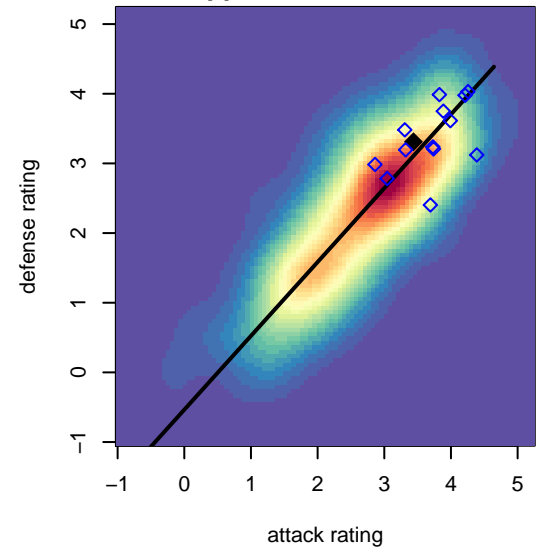

# LA Galaxy San Diego Elite B01

San Diego, CAS  
 B01 total strength=1774  
 attack=31.11 defense=27.4  
 notes= Malone 2016

alt names used:  
 LA GALAXY SAN DIEGO LAGSD B2001 ELITE  
 LAGSD B01 Elite-Malone/Gurley  
 LA GALAXY SAN DIEGO LAGSD B2001 ELITE

Venues played:  
 2016 Surf Cup Super White U16  
 2016 FWRL CAS B01  
 2016 Surf College Showcase Super Black U16

**LA Galaxy San Diego Elite B01**  
 Dots are actual minus expected GF (blue circles) and GA (red triangles).  
 Blue line is smoothed change in attack strength. Red is smoothed change in defense strength.

**attack and defense variance (black dot)  
relative to other teams  
and top 10 in region**

**attack and defense rating  
relative to others at age  
and all opponents in last 13 months**

**attack and defense rating  
relative to others at age  
and all opponents in last 13 months**

**Performance relative to 13 month average**

**Performance relative to 13 month average**

Distribution of opponents  
 Red = Lose zone, Blue = Win zone, Green = Even  
 Black line separates win/lose zones