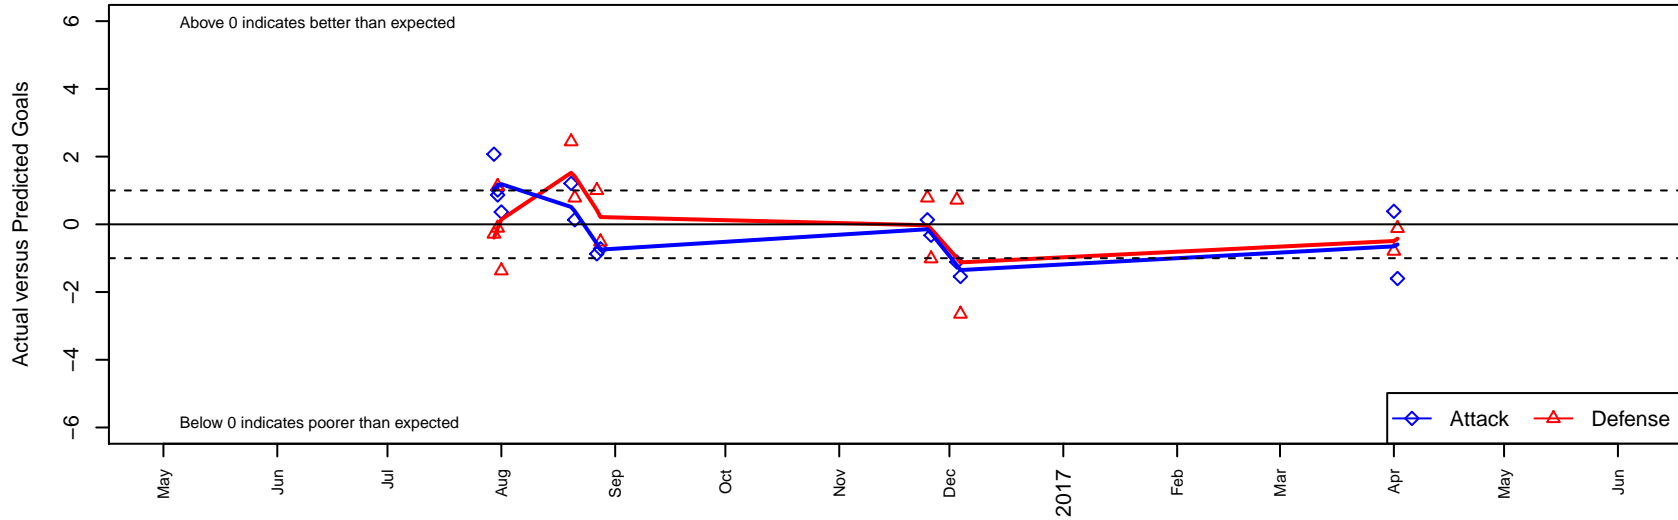

# LA Galaxy San Diego Elite B01

San Diego, CAS  
 B01 total strength=1774  
 attack=31.11 defense=27.4  
 notes= Malone 2016

alt names used:  
 LA GALAXY SAN DIEGO LAGSD B2001 ELITE  
 LAGSD B01 Elite-Malone/Gurley  
 LA GALAXY SAN DIEGO LAGSD B2001 ELITE

Venues played:  
 2016 Surf Cup Super White U16  
 2016 FWRL CAS B01  
 2016 Surf College Showcase Super Black U16

**LA Galaxy San Diego Elite B01**  
 Dots are actual minus expected GF (blue circles) and GA (red triangles).  
 Blue line is smoothed change in attack strength. Red is smoothed change in defense strength.

**attack and defense variance (black dot)  
relative to other teams  
and top 10 in region**

**attack and defense rating  
relative to others at age  
and all opponents in last 13 months**

**attack and defense rating  
relative to others at age  
and all opponents in last 13 months**

**Performance relative to 13 month average**

**Performance relative to 13 month average**

Distribution of opponents  
 Red = Lose zone, Blue = Win zone, Green = Even  
 Black line separates win/lose zones