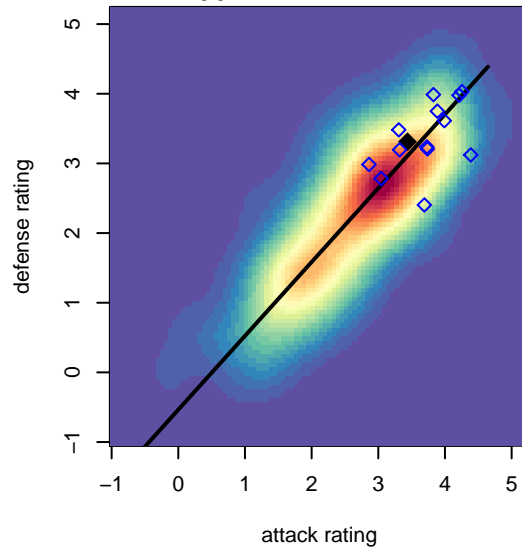

# LA Galaxy San Diego Elite B01

San Diego, CAS  
 B01 total strength=1774  
 attack=31.11 defense=27.4  
 notes= Malone 2016

alt names used:  
 LA GALAXY SAN DIEGO LAGSD B2001 ELITE  
 LAGSD B01 Elite-Malone/Gurley  
 LA GALAXY SAN DIEGO LAGSD B2001 ELITE

Venues played:  
 2016 Surf Cup Super White U16  
 2016 FWRL CAS B01  
 2016 Surf College Showcase Super Black U16

**LA Galaxy San Diego Elite B01**  
 Dots are actual minus expected GF (blue circles) and GA (red triangles).  
 Blue line is smoothed change in attack strength. Red is smoothed change in defense strength.

**attack and defense variance (black dot)  
relative to other teams  
and top 10 in region**

**attack and defense rating  
relative to others at age  
and all opponents in last 13 months**

**attack and defense rating  
relative to others at age  
and all opponents in last 13 months**

**Performance relative to 13 month average**

**Performance relative to 13 month average**

Distribution of opponents  
 Red = Lose zone, Blue = Win zone, Green = Even  
 Black line separates win/lose zones